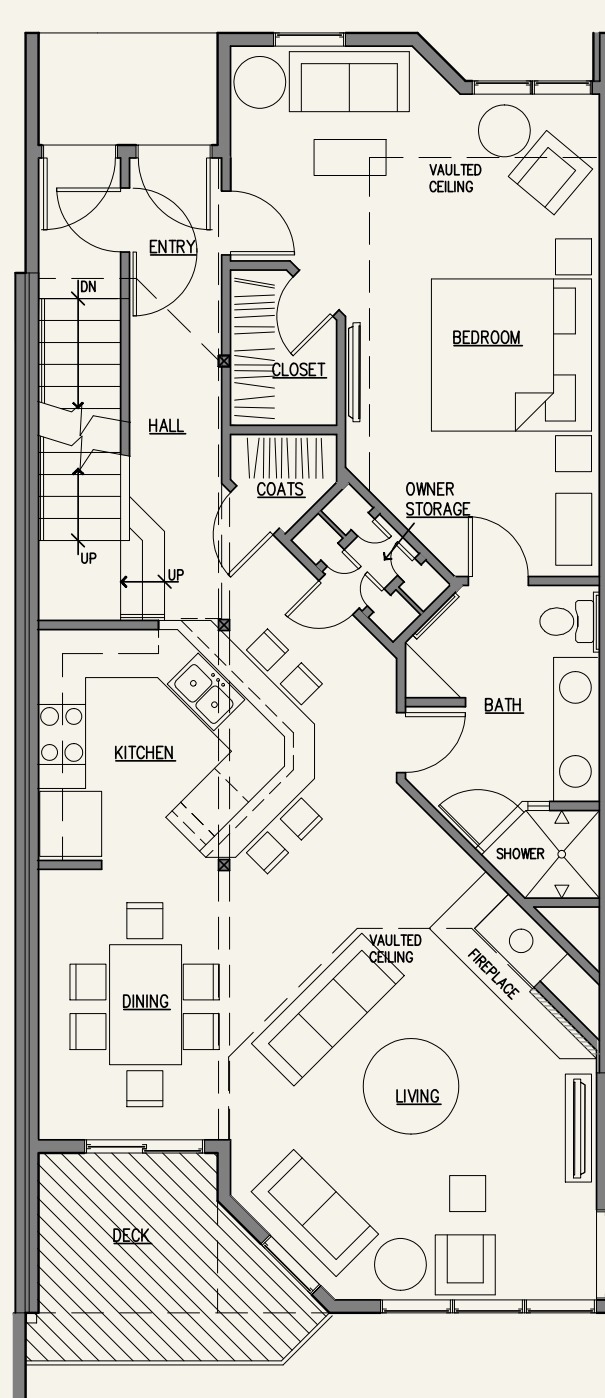

lower level

Enter the lower level bedroom suite and you've entered a special romantic haven. Here you'll find:

- King size bed with custom bedding & expansive views of Lake Superior
- Cozy sitting area in front of custom slate fireplace
- Air action relaxation spa tub (for 2) overlooking the lake
- Double shower
- In-floor heat
- Fully equipped wet bar
- Patio overlooking the lake

main level

When you walk in the door of your fully furnished new home, you'll have an instant sense that you're in a special sanctuary. Imagine:

- Two-and-a-half-story vaulted pine ceilings accented by clerestory windows
- **Master Bedroom Suite:** King size bed with custom bedding, large sitting area, and custom glass and tile double shower in master bath
- **Kitchen:** Custom granite countertops, luscious Red Birch cabinets, and stainless steel appliances
- **Living Room:** Corner custom slate fireplace, distinctive designer selected furnishings, expansive and ever-changing views of the lake, trees and sky

upper level

The light, airy loft bedroom is every guest's dream. This special retreat gives one the sense of being tucked away from it all.

- Floor-to-ceiling glass wall offers vast vistas of the lake
- Two double beds in loft bedroom with views of shoreline
- Cozy sitting area with customer designer furnishings
- Dramatic two-story space overlooking the living room
- State-of-the-art computer workstation and wireless Internet (all you need is your laptop)