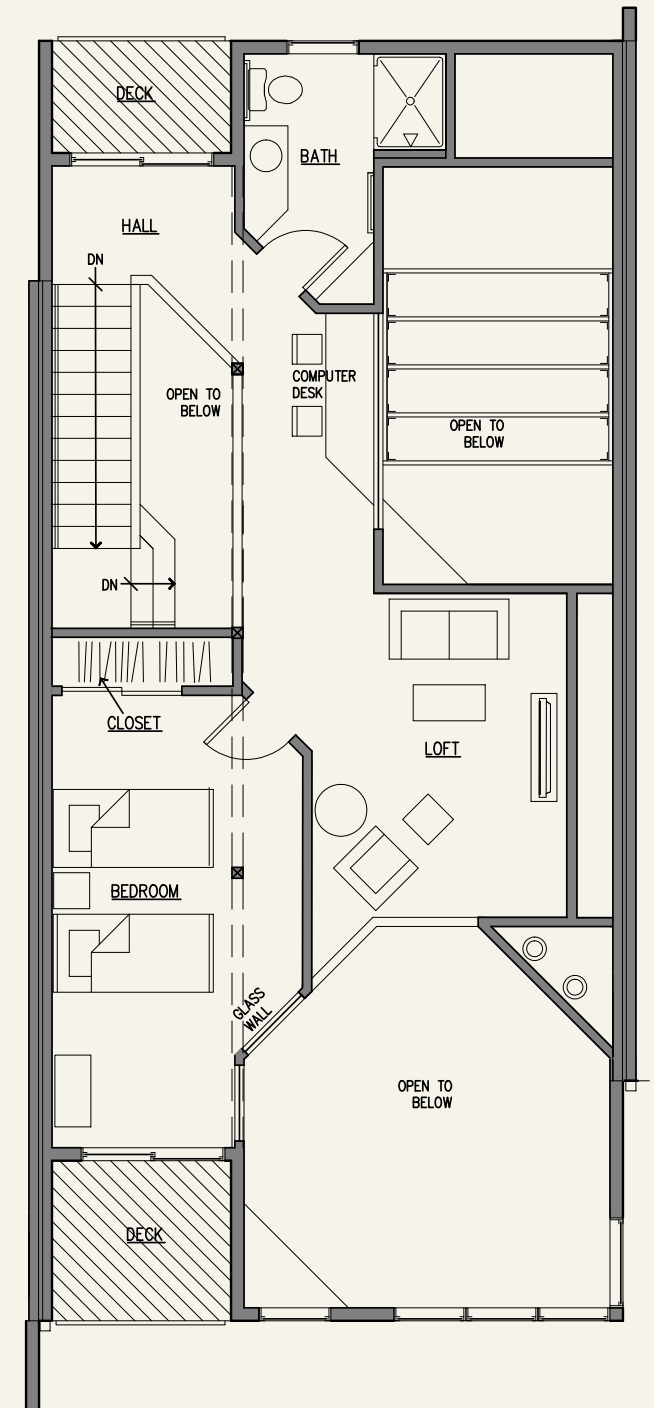

lower level

Enter the lower level bedroom suite and you've entered a special romantic haven. Here you'll find:

- King size bed with custom bedding & expansive views of Lake Superior
- Cozy sitting area in front of custom slate fireplace
- Air action relaxation spa tub (for 2) overlooking the lake
- Double shower
- In-floor heat
- Fully equipped wet bar
- Patio overlooking the lake

main level

When you walk in the door of your fully furnished new home, you'll have an instant sense that you're in a special sanctuary. Imagine:

- Two-and-a-half-story vaulted pine ceilings accented by clerestory windows
- **Master Bedroom Suite:** King size bed with custom bedding, large sitting area, and custom glass and tile double shower in master bath
- **Kitchen:** Custom granite countertops, luscious Red Birch cabinets, and stainless steel appliances
- **Living Room:** Corner custom slate fireplace, distinctive designer selected furnishings, expansive and ever-changing views of the lake, trees and sky

upper level

The light, airy loft bedroom is every guest's dream. This special retreat gives one the sense of being tucked away from it all.

- Floor-to-ceiling glass wall offers vast vistas of the lake
- Two double beds in loft bedroom with views of shoreline
- Cozy sitting area with customer designer furnishings
- Dramatic two-story space overlooking the living room
- State-of-the-art computer workstation and wireless Internet (all you need is your laptop)