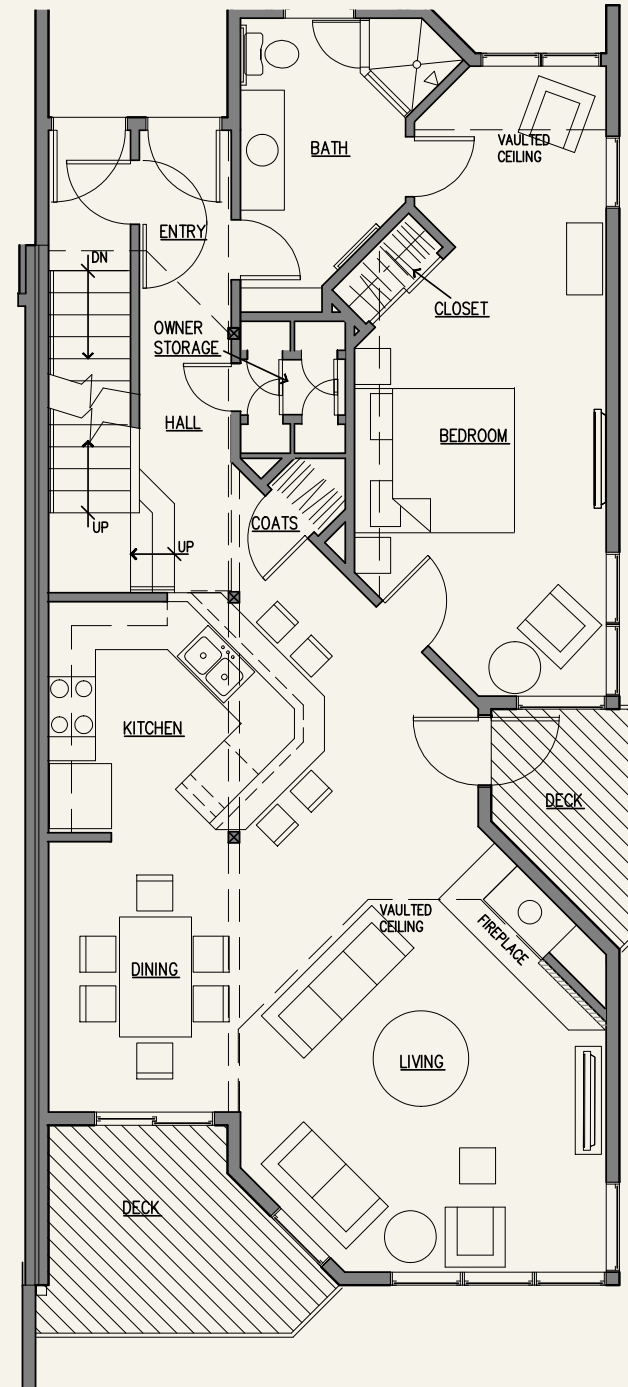

lower level

Enter the lower level bedroom suite and you've entered a special romantic haven. Here you'll find:

- King size bed with custom bedding & expansive views of Lake Superior
- Cozy sitting area in front of custom slate fireplace
- Air action relaxation spa tub (for 2) overlooking the lake
- Double shower
- In-floor heat
- Fully equipped wet bar
- Patio overlooking the lake

main level

When you walk in the door of your fully furnished new home, you'll have an instant sense that you're in a special sanctuary. Imagine:

- Two-and-a-half-story vaulted pine ceilings accented by clerestory windows
- **Master Bedroom Suite:** King size bed with custom bedding, large sitting area, and custom glass and tile shower in master bath
- **Kitchen:** Custom granite countertops, luscious Red Birch cabinets, and stainless steel appliances
- **Living Room:** Corner custom slate fireplace, distinctive designer selected furnishings, expansive and ever-changing views of the lake, trees and sky

upper level

The light, airy loft bedroom is every guest's dream. This special retreat gives one the sense of being tucked away from it all.

- Floor-to-ceiling glass wall offers vast vistas of the lake
- Two double beds in loft bedroom with views of shoreline
- Cozy sitting area with customer designer furnishings
- Dramatic two-story space overlooking the living room
- State-of-the-art computer workstation and wireless Internet (all you need is your laptop)
- Three upper level decks