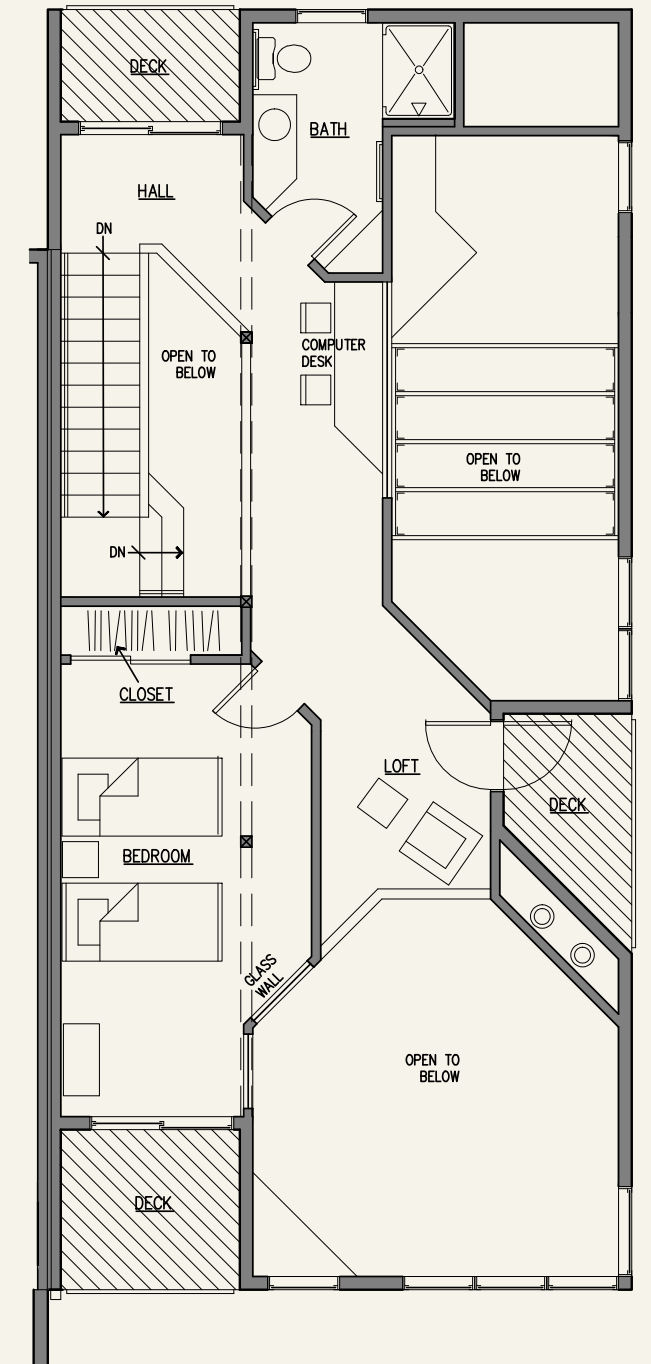

lower level

Enter the lower level bedroom suite and you've entered a special romantic haven. Here you'll find:

- King size bed with custom bedding & expansive views of Lake Superior
- Cozy sitting area in front of custom slate fireplace
- Air action relaxation spa tub (for 2) overlooking the lake
- Double shower
- In-floor heat
- Fully equipped wet bar
- Patio overlooking the lake

main level

When you walk in the door of your fully furnished new home, you'll have an instant sense that you're in a special sanctuary. Imagine:

- Two-and-a-half-story vaulted pine ceilings accented by clerestory windows
- **Master Bedroom Suite:** King size bed with custom bedding, large sitting area, and custom glass and tile shower in master bath
- **Kitchen:** Custom granite countertops, luscious Red Birch cabinets, and stainless steel appliances
- **Living Room:** Corner custom slate fireplace, distinctive designer selected furnishings, expansive and ever-changing views of the lake, trees and sky

upper level

The light, airy loft bedroom is every guest's dream. This special retreat gives one the sense of being tucked away from it all.

- Floor-to-ceiling glass wall offers vast vistas of the lake
- Two double beds in loft bedroom with views of shoreline
- Cozy sitting area with customer designer furnishings
- Dramatic two-story space overlooking the living room
- State-of-the-art computer workstation and wireless Internet (all you need is your laptop)
- Three upper level decks